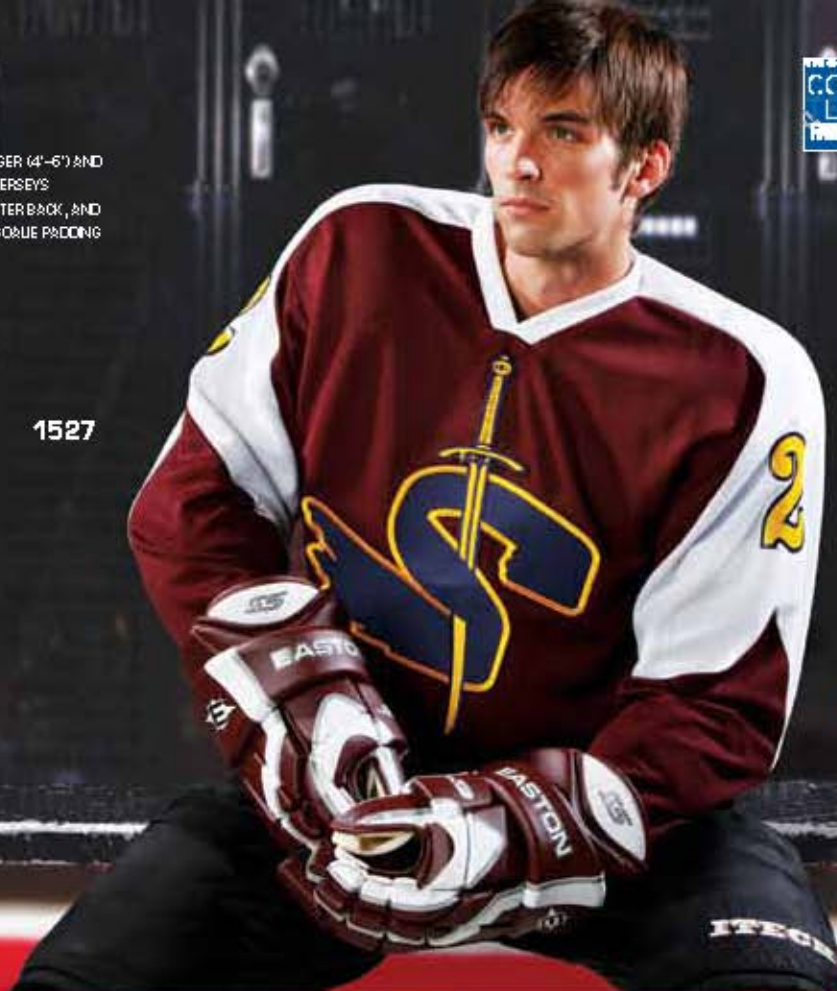

JERSEYS

See page 119
for measurement
instructions.

YOUTH JERSEY

S/M 30 - 32
L/XL 34 - 36

ADULT JERSEY

S 34 - 36
M 38 - 40
L 42 - 44
XL 46 - 48
2XL 50 - 52
G 58 - 60

NOTE:

HOCKEY JERSEYS ARE CUT MUCH LONGER (4"-6") AND
WIDER (4"-6") THAN OUR STANDARD JERSEYS

GOALIE CUT: LARGER IN CHEST, CENTER BACK, AND
ARMHOLE DEPTH TO ACCOMMODATE GOALIE PADDING

1527

SLAP SHOT HOCKEY JERSEY

1517 YOUTH | LIST $21.90

1527 ADULT | LIST $25.90

STYLE

• Hockey Jersey with Angled Contrast
Shoulder Panel

FABRIC

• Heavyweight Birdseye Polyester
Air Mesh

FEATURES

• Contrast color collar
• Two-color angle design
• Reinforced construction
• Oversized hockey cut