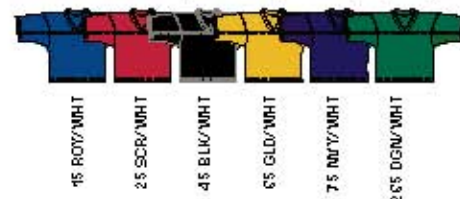

S 20 - 22
M 24 - 26
L 28 - 30

ADULT SHORT

S 28 - 30
M 32 - 34
L 36 - 38
XL 40 - 42
2XL 44 - 46
3XL 48 - 50

2358

4329 Shorts, Pg. 73

ATLANTIC LACROSSE JERSEY

2363 YOUTH | LIST \$23.90

2353 ADULT | LIST \$25.90

STYLE

+ Trikot Mesh Lacrosse Jersey with Two-Ply Yoke

FABRIC

+ 100 Denier Nylon Trikot Mesh with Two-Ply Poly Dazzle Shoulder/Yoke

FEATURES

- + Contrast color shoulder cord inserts
- + Two-color coordinating neck trim
- + Longer waist-out length
- + Longer sleeves with wider openings

SIZES

+ Youth S/M-L/XL, Adult S-3XL, Add @2XL-\$5, 3XL-\$10

SOUTHERN LACROSSE JERSEY

2364 YOUTH | LIST \$23.90

2354 ADULT | LIST \$25.90

STYLE

+ Trikot Mesh Lacrosse Jersey with Two-Ply Yoke

FABRIC

+ 100 Denier Nylon Trikot Mesh with Two-Ply Nylon Trikot Shoulder/Yoke Panels

FEATURES

- + Reinforced construction
- + Longer waist-out length
- + Longer sleeves with wider openings

SIZES

+ Youth S/M-L/XL, Adult S-3XL, Add @2XL-\$5, 3XL-\$10