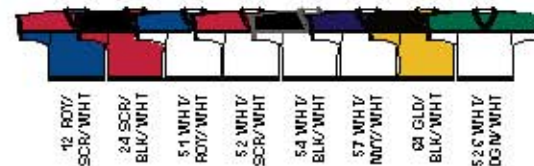

SIZES

+ Youth S/M-L/XL, Adult S-3XL, Add @2XL-\$5, 3XL-\$10

FEATURES

- + Unique dual body panel design with coordinating sleeve panels
- + Two-color design options available
- + Longer waist-out length
- + Longer sleeves with wider openings

PACIFIC LACROSSE JERSEY

2365 YOUTH | LIST \$24.90

2355 ADULT | LIST \$26.90

STYLE

+ Trikot Mesh Lacrosse Jersey with Two-Ply Yoke

FABRIC

+ 100 Denier Nylon Trikot Mesh with Two-Ply Poly Dazzle Shoulder/Yoke Panels

FEATURES

- + Three-stripe coordinating neck trim
- + Longer waist-out length
- + Longer sleeves with wider openings

SIZES

+ Youth S/M-L/XL, Adult S-3XL, Add @2XL-\$5, 3XL-\$10

SIDE STRIPE SHORT

4310 YOUTH | LIST \$26.90

4320 ADULT | LIST \$28.90

STYLE

- + Tricot Mesh Short with Side Stripes

FABRIC

- + 100 Denier Nylon Tricot Mesh with Internal Polyester Lining

FEATURES

- + Solid color design with contrasting three-stripe trim
- + Adult inseam 7.25" to 8.5"
- + Extended V-notch sides
- + Roomy thigh and leg openings