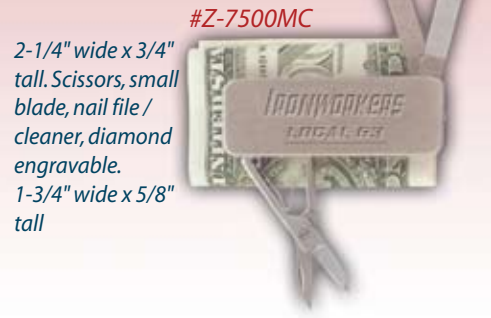

Lighters

Style #	Description	1-11	12+	25	50	100	250	Laser E.	Diamond E.
Z-200	Brushed Chrome Lighter	\$15.95	\$15.50	\$15.00	\$14.50	\$14.00	\$13.25	No	Yes
Z-204B	Brushed Solid Brass Lighter	\$20.95	\$20.00	\$19.50	\$19.00	\$18.25	\$17.50	No	Yes
Z-205	Satin Chrome Lighter	\$13.95	\$13.50	\$13.00	\$12.50	\$12.00	\$11.50	No	Yes
Z-207	Gold Dust Street Chrome Lighter	\$13.95	\$13.50	\$13.00	\$12.50	\$12.00	\$11.50	No	Yes
Z-218ZL	Black Matte Lighter W/Zippo	\$20.95	\$20.00	\$19.50	\$19.00	\$18.25	\$17.50	Yes	No
Z-221ZL	Green Matte Lighter W/Zippo	\$20.95	\$20.00	\$19.50	\$19.00	\$18.25	\$17.50	Yes	No
Z-233ZL	Red Matte Lighter W/Zippo	\$20.95	\$20.00	\$19.50	\$19.00	\$18.25	\$17.50	Yes	No
Z-237ZL	Purple Matte Lighter W/Zippo	\$20.95	\$20.00	\$19.50	\$19.00	\$18.25	\$17.50	Yes	No
Z-239ZL	Navy Matte Lighter W/Zippo	\$20.95	\$20.00	\$19.50	\$19.00	\$18.25	\$17.50	Yes	No
Z-250	High Polish Chrome Lighter	\$18.95	\$18.00	\$17.50	\$17.00	\$16.50	\$16.00	No	Yes
Z-250G	High Polish Gold Plate Lighter	\$25.95	\$25.00	\$24.50	\$23.50	\$22.50	\$21.50	No	Yes
Z-254B	High Polish Solid Brass Lighter	\$23.95	\$23.00	\$22.50	\$21.50	\$20.75	\$20.00	No	Yes
Z-607	High Polish Chrome Lighter (Eagle & Flag)	\$25.95	\$25.00	\$24.50	\$23.50	\$22.50	\$21.50	No	Yes
Z-7300	Pocket Knife / Scissors (Brushed Stainless)	\$24.95	\$24.00	\$23.25	\$22.50	\$21.75	\$21.00	No	Yes
Z-7500MC	Knife, Scissors, Money Clip (Brushed Stainless)	\$25.95	\$25.00	\$24.50	\$23.50	\$22.50	\$21.50	No	Yes
Z-TIN	Zippo Individual Lighter Tin Gift Box	\$2.00	\$2.00	\$2.00	\$2.00	\$2.00	\$2.00	No	Yes

Zippo Lighters: 1-7/16" wide x 2-3/16" tall • Engraving areas: (body) 1-1/16" wide x 1" tall (lid) 1-1/19" wide x 7/8" tall

- #Z-200 Brushed Chrome Lighter
- #Z-204B Brushed Solid Brass Lighter
- #Z-205 Satin Chrome Lighter
- #Z-207 Gold Dust Street Chrome Lighter
- #Z-218ZL Black Matte Lighter W/Zippo
- #Z-221ZL Green Matte Lighter W/Zippo
- #Z-233ZL Red Matte Lighter W/Zippo
- #Z-237ZL Purple Matte Lighter W/Zippo