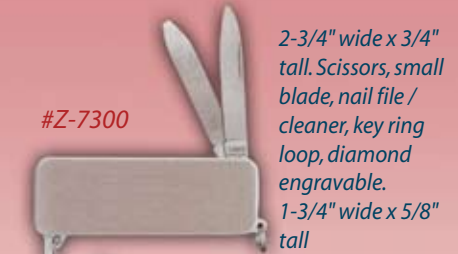

Lighters

Style #	Description	1-11	12+	25	50	100	250	Laser E.	Diamond E.
Z-200	Brushed Chrome Lighter	\$15.95	\$15.50	\$15.00	\$14.50	\$14.00	\$13.25	No	Yes
Z-204B	Brushed Solid Brass Lighter	\$20.95	\$20.00	\$19.50	\$19.00	\$18.25	\$17.50	No	Yes
Z-205	Satin Chrome Lighter	\$13.95	\$13.50	\$13.00	\$12.50	\$12.00	\$11.50	No	Yes
Z-207	Gold Dust Street Chrome Lighter	\$13.95	\$13.50	\$13.00	\$12.50	\$12.00	\$11.50	No	Yes
Z-218ZL	Black Matte Lighter W/Zippo	\$20.95	\$20.00	\$19.50	\$19.00	\$18.25	\$17.50	Yes	No
Z-221ZL	Green Matte Lighter W/Zippo	\$20.95	\$20.00	\$19.50	\$19.00	\$18.25	\$17.50	Yes	No
Z-233ZL	Red Matte Lighter W/Zippo	\$20.95	\$20.00	\$19.50	\$19.00	\$18.25	\$17.50	Yes	No
Z-237ZL	Purple Matte Lighter W/Zippo	\$20.95	\$20.00	\$19.50	\$19.00	\$18.25	\$17.50	Yes	No
Z-239ZL	Navy Matte Lighter W/Zippo	\$20.95	\$20.00	\$19.50	\$19.00	\$18.25	\$17.50	Yes	No
Z-250	High Polish Chrome Lighter	\$18.95	\$18.00	\$17.50	\$17.00	\$16.50	\$16.00	No	Yes
Z-250G	High Polish Gold Plate Lighter	\$25.95	\$25.00	\$24.50	\$23.50	\$22.50	\$21.50	No	Yes
Z-254B	High Polish Solid Brass Lighter	\$23.95	\$23.00	\$22.50	\$21.50	\$20.75	\$20.00	No	Yes
Z-607	High Polish Chrome Lighter (Eagle & Flag)	\$25.95	\$25.00	\$24.50	\$23.50	\$22.50	\$21.50	No	Yes
Z-7300	Pocket Knife / Scissors (Brushed Stainless)	\$24.95	\$24.00	\$23.25	\$22.50	\$21.75	\$21.00	No	Yes
Z-7500MC	Knife, Scissors, Money Clip (Brushed Stainless)	\$25.95	\$25.00	\$24.50	\$23.50	\$22.50	\$21.50	No	Yes
Z-TIN	Zippo Individual Lighter Tin Gift Box	\$2.00	\$2.00	\$2.00	\$2.00	\$2.00	\$2.00	No	Yes