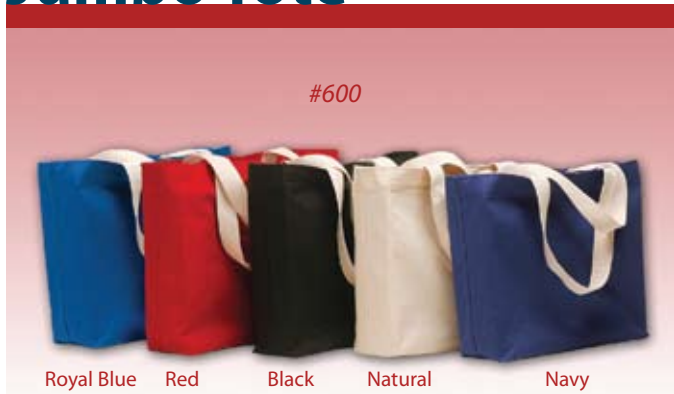

Jumbo Tote

Royal Blue Red Black Natural Navy

Jumbo tote, 12 oz. 100% cotton canvas with extra long natural web handles (reinforced at stress points).

Imprint Area: 18" w x 11" h.
Specs: 20" w x 14.5" h x 4.5" d.

Minimum orders 24 pcs.
Add \$0.25 for additional colors per location.

American Made

Call for Quantity Discounts

ONE LOCATION
IMPRINT

FREE

Style #	Size	
600	20" w x 14.5" h x 4.5" d	\$7.50

Gusset tote, 12 oz. 100% cotton canvas with natural web handles (reinforced at stress points). Full side & bottom gusset.

Imprint Area: 13" w x 8" h.
Specs: 12" w x 11" h x 4" d.

Minimum orders 24 pcs.
Add \$0.25 for additional colors per location.

American Made

Call for Quantity Discounts

Medium Gusset Tote

Black Red Natural Royal Blue Navy

ONE LOCATION
IMPRINT

FREE

Style #	Size	
750	12" w x 11" h x 4" d	\$7.50

Promotional Tote

Royal Blue Red Black Natural Navy

Promotional tote, 7 oz. twill fabric, 65/35 poly/cotton with 100% cotton natural web handles (reinforced at stress points).