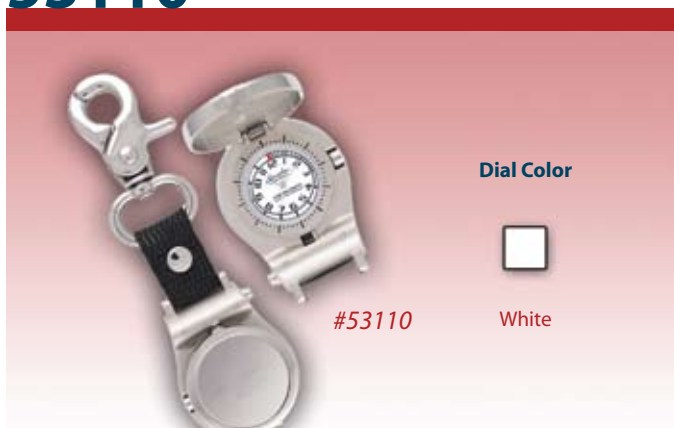

53110

Dial Color

White

Style #	24-99	100-249	250-499	500+
53110	$85	$78	$75	$70